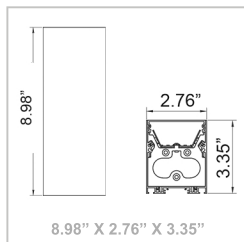

Modules for SCX Series

L-Shaped Module

Catalog No.
SCX-L-MCT4

T-Shaped Module

Catalog No.
SCX-T-MCT4

X-Shaped Module

Catalog No.
SCX-X-MCT4

Inside Corner Module

Catalog No.
SCX-IC-MCT4

120° Corner Module

Catalog No.
SCX-C120-MCT4

Y-Shaped Corner

Catalog No.
SCX-Y-MCT4

6-Inch Module

Catalog No.
SCX-6IN-MCT4

9-Inch Module

Catalog No.
SCX-9IN-MCT4

60° Corner Module

Catalog No.
SCX-C60-MCT4

Outside Corner

Catalog No.
SCX-OC-MCT4