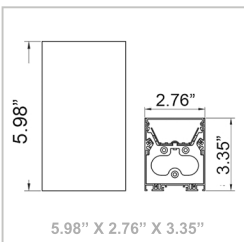

Modules for SCX Series

L-Shaped Module

Catalog No.
SCX-L-MCT4

T-Shaped Module

Catalog No.
SCX-T-MCT4

X-Shaped Module

Catalog No.
SCX-X-MCT4

Inside Corner Module

Catalog No.
SCX-IC-MCT4

120° Corner Module

Catalog No.
SCX-C120-MCT4

Y-Shaped Corner

Catalog No.
SCX-Y-MCT4

6-Inch Module

Catalog No.
SCX-6IN-MCT4

9-Inch Module

Catalog No.
SCX-9IN-MCT4

60° Corner Module

Catalog No.
SCX-C60-MCT4

Outside Corner

Catalog No.
SCX-OC-MCT4